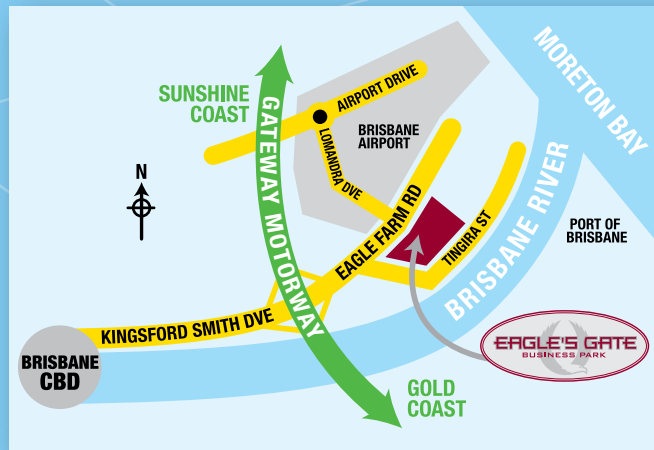

# LOCATION

PROPERTY  
SOLUTIONS  
GROUP  
AUSTRALIA

175 EAGLE FARM ROAD  
PINKENBA

- 5.1 Ha industrial site
- Situated at the heart of the Australian Trade Coast
- Excellent road access
- Proximity to air freight terminals
- Zoned: general and light industry
- Design and Construct